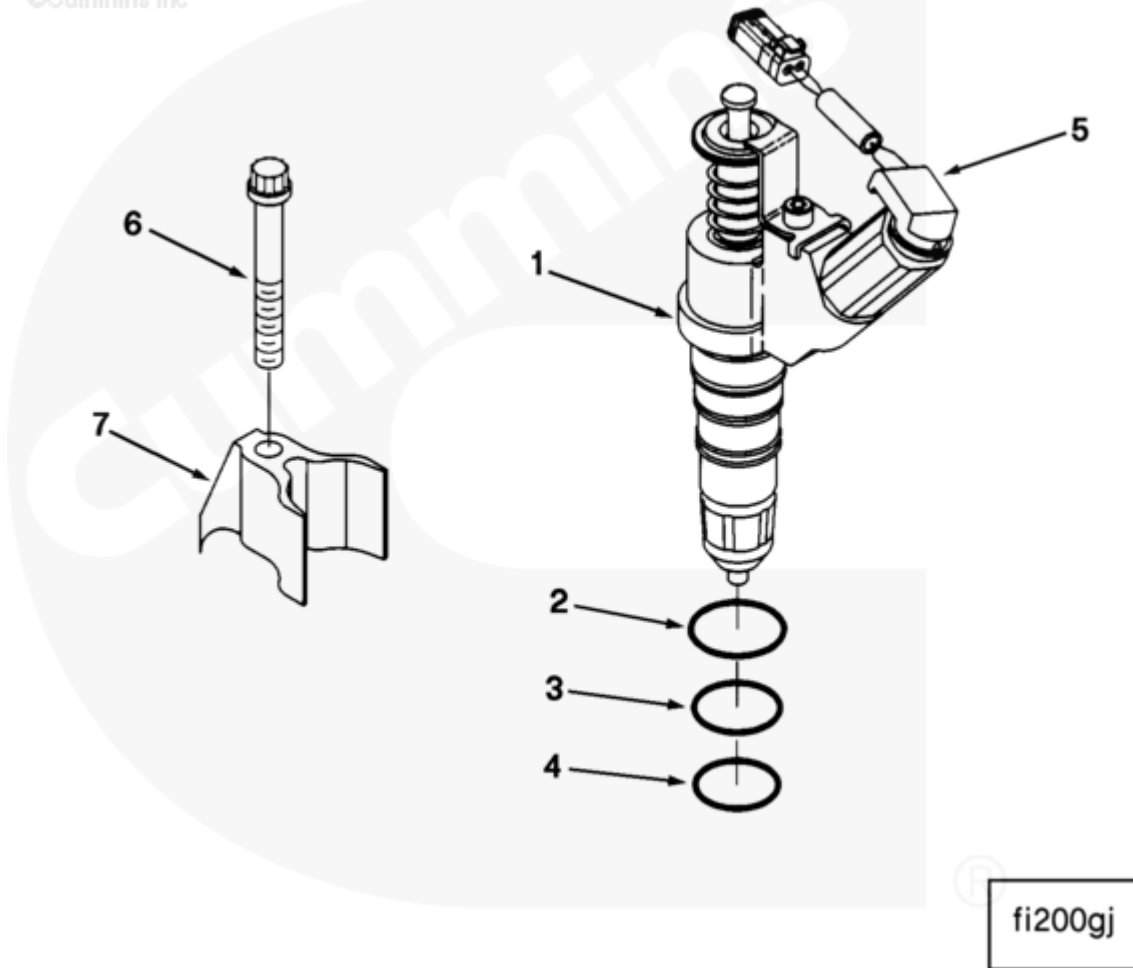

Parts Catalog - Option Detail

Electronic Parts Catalog - Option Detail				
Option	Group	Graphic	Film Card	Date
PP8363	06.01	fi200gj	II	30-AUG-02
Engines	ISM CM570, ISM CM570/870, ISM CM875, ISM CM876, ISM CM876 E, ISM11 CM876 M103, ISM11 CM876 SN, M11 CELECT, M11 CELECT PLUS, M11 MECHANICAL, QSM11 CM570, QSM11 CM876			

©Cummins Inc